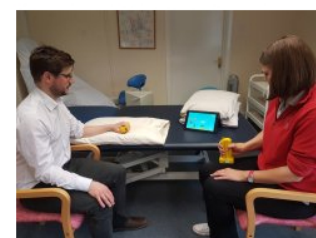

What services do Hobbs offer?

Hobbs has a clinic kit which is available for use across all Hobbs sites and can also be loaned for home use.

Please contact Joe Green via technologylead@hobbsrehabilitation.co.uk to discuss your individual requirements.