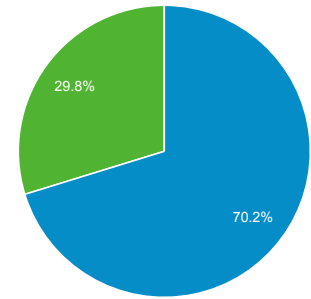

Audience Overview

Aug 1, 2013 - Jul 31, 2020

All Users
100.00% Users

Overview

Users 514,608	New Users 512,051	Sessions 1,173,685
Number of Sessions per User 2.28	Pageviews 2,002,673	Pages / Session 1.71
Avg. Session Duration 00:02:11	Bounce Rate 72.83%	

■ New Visitor ■ Returning Visitor

Language	Users	% Users
1. en-us	85,817	47.68%
2. zh-cn	30,603	17.00%
3. en-gb	16,364	9.09%
4. es-es	6,030	3.35%
5. de-de	2,740	1.52%
6. de	2,593	1.44%
7. fr-fr	2,513	1.40%
8. it-it	2,470	1.37%
9. pt-br	2,459	1.37%
10. ko-kr	2,339	1.30%