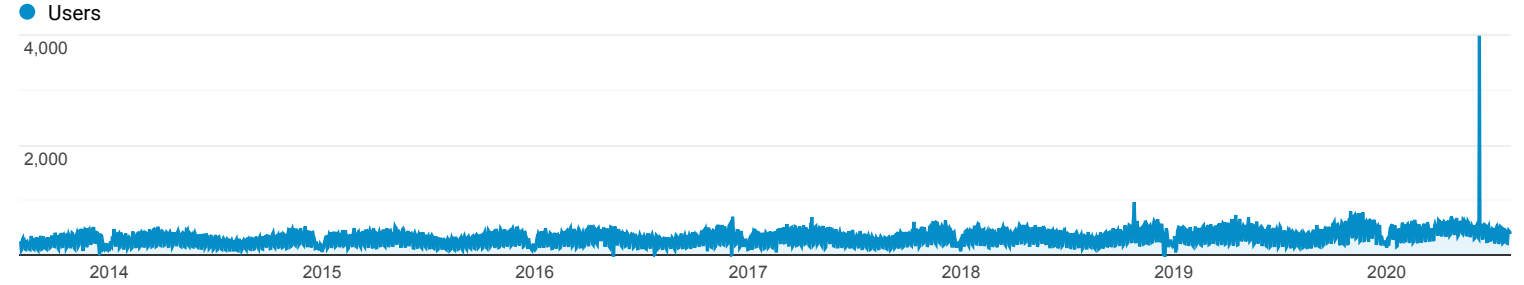

Audience Overview

Aug 1, 2013 - Jul 31, 2020

All Users
100.00% Users

Overview

Users 514,608	New Users 512,051	Sessions 1,173,685
Number of Sessions per User 2.28	Pageviews 2,002,673	Pages / Session 1.71
Avg. Session Duration 00:02:11	Bounce Rate 72.83%	